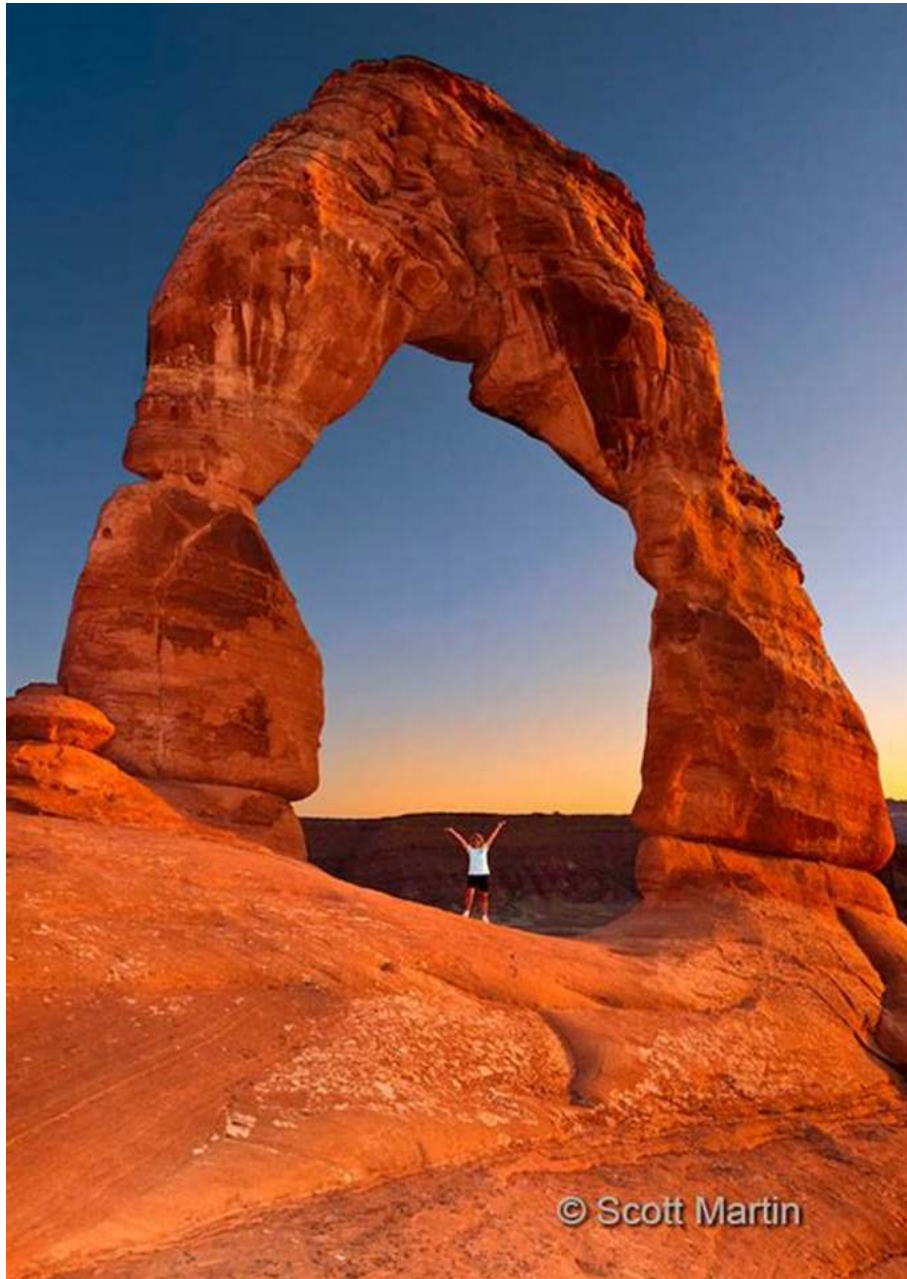

1. Delicate Arch: A Natural Wonder

Let's begin our photographic journey with arguably the most famous arch in the world - Delicate Arch. Standing tall against the mesmerizing backdrop of red rocks and blue skies, Delicate Arch is a symbol of Utah's profound natural beauty. As you hike the trail leading to this magnificent arch, you'll find yourself immersed in the serenity and grandeur of the surrounding landscape. The photograph below encapsulates the magic of Delicate Arch, capturing its graceful curve and the sheer magnitude of the landscape it calls home.

Lending

: Enabled

Alt text: Delicate Arch: A Symbol of Utah's Profound Natural Beauty - Photograph of Delicate Arch showcasing its graceful curve and the grandeur of the surrounding landscape

2. Landscape Arch: Nature's Masterpiece

Moving on to the longest natural arch in the world, Landscape Arch provides a spellbinding subject for photography. This ethereal arch, gracefully stretching across the sky, offers photographers a chance to capture nature's masterpiece. The photograph below perfectly showcases the delicate structure of the arch, as well as the captivating landscapes that surround it. Standing beneath Landscape Arch, you can't help but marvel at the millions of years it took for Mother Nature to craft such a stunning creation.

take pleasure in capturing the intricate details of Balanced Rock, showcasing its astounding balance and the vast open landscape that stretches out as far as the eye can see. The photograph below encapsulates the surreal beauty of Balanced Rock, leaving viewers in awe of nature's extraordinary creations.